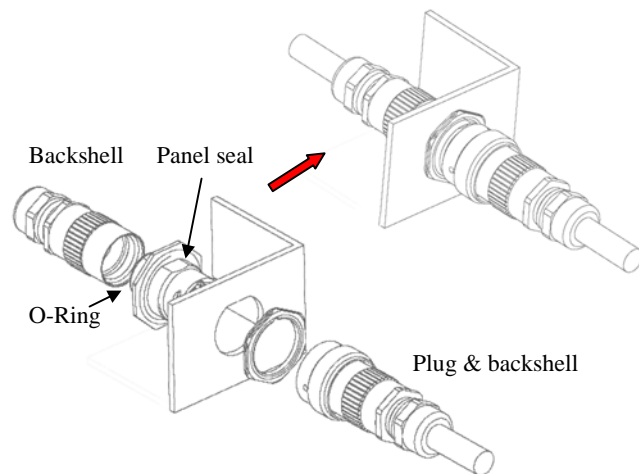

IP68/69K rated cable mounted receptacles Now with captive 'O' ring !

UTO

➤ Features & Benefits

New special suffix : 06
Example : UTO71412PH06

'O'ring mounted on the rear part of Jam Nut receptacle type 07

'O' ring panel seal glued in position

Captive panel 'O' ring seal

- Seal position maintained when mounting the connector in awkward places.
- Sealed assembly assured

Rear 'O' ring seal

- Provides a watertight seal between the back of the receptacle and the waterproof backshell
- An IP68/69K rated cable to cable in-line solution

➤ Target Markets

Typical applications for **UTO Connectors**:
Motorway displays, factory automation, robotics etc.

For specific requirements, please consult us