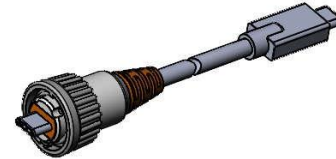

# 2023 Products In Development

Multi-Con-X® Insta-Click™

Mixed Contact Multi-Con-X (3 #12)

HS3 Series Dura-Pull®

TS3 Series Dura-Twist®

Data-Con-X USB Type C

Data-Con-X Micro HDMI

30 Amp Power Connector

Extreme Harsh Environment Connector

Nano-Con-X Compact Connectors

High-Temperature Con-X Line

#16 Contacts for HS3 and TS3 Series

New Design Cordette Switch

Front Mount Mini-Con-X

IP Rated Caps for All Sealed Products