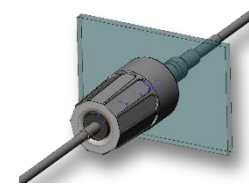

Extreme Harsh Environment Connector

Nano-Con-X Compact Connectors

High-Temperature Con-X Line

#16 Contacts for HS3 and TS3 Series

New Design Cordette Switch

Front Mount Mini-Con-X

IP Rated Caps for All Sealed Products

OTS Mixed Contact Mini-Con-X Cables

Double-Ended Data-Con-X Cables

Sealed SMA and SMB RF Connectors

Data-Mizer Cat 6A Rated Cables

NH Series Expansion

Tini-QG Series Reverse Gender

Right Angle PC Mount HS2, TS2, Micro-Con-X

Sealed Unmated DC Power Jacks

4-Input Dante Box

StudioPatch with RJ45s